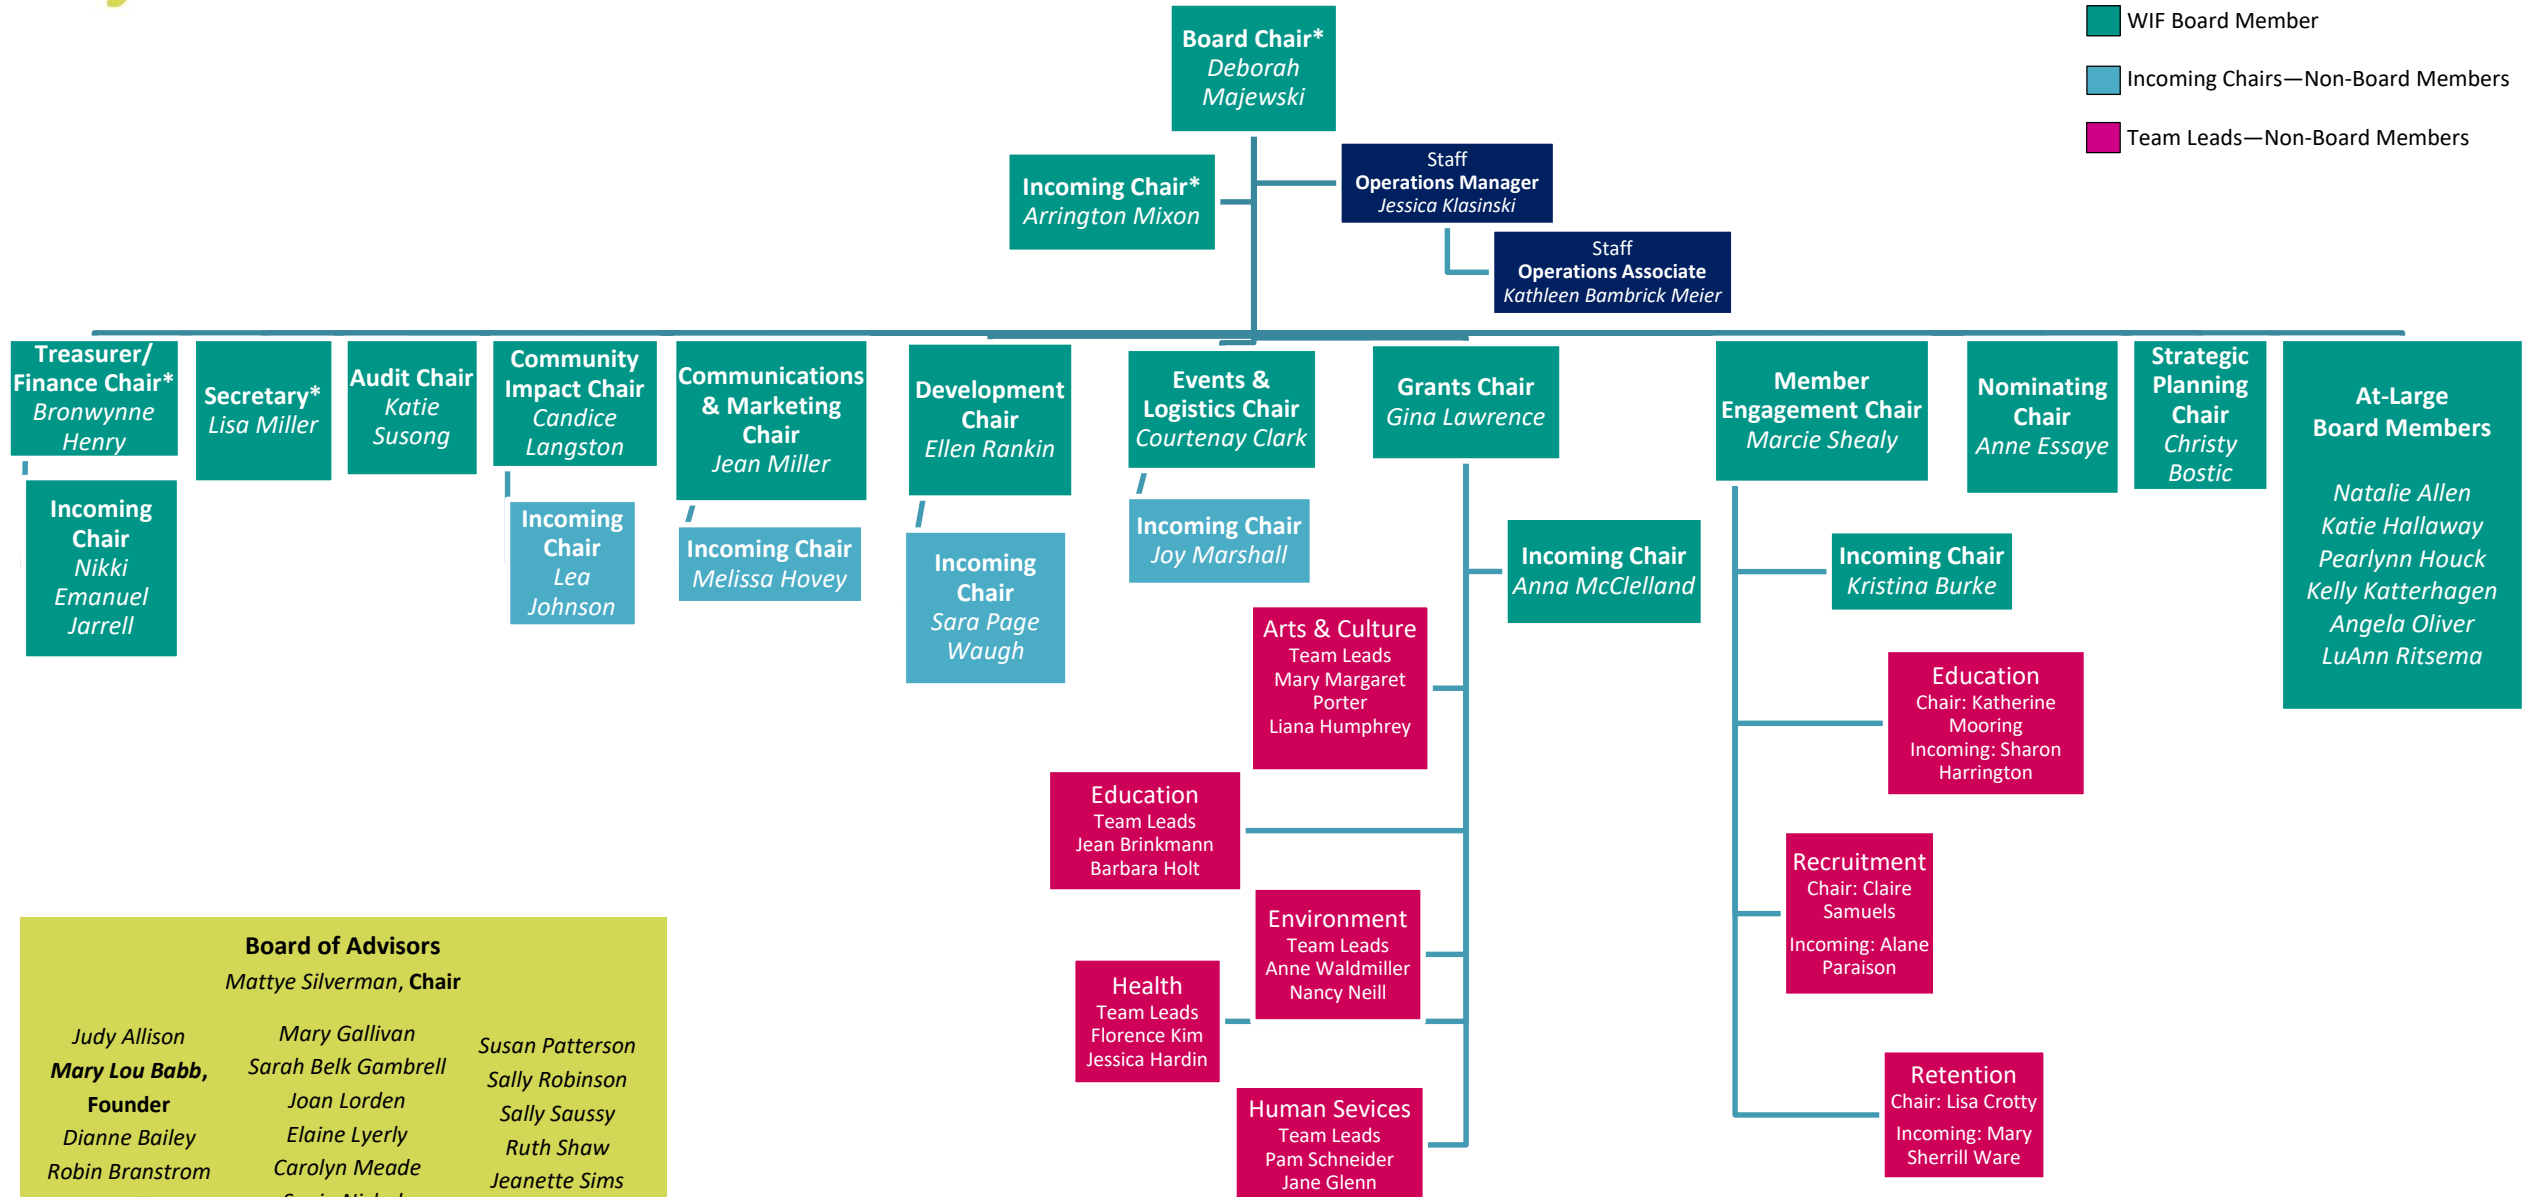

# 2017-2018 Women's Impact Fund Organizational Chart

- \*Executive Committee Member
- WIF Board Member
- Incoming Chairs—Non-Board Members
- Team Leads—Non-Board Members

Board of Advisors		
Mattye Silverman, Chair		
Judy Allison	Mary Gallivan	Susan Patterson
<b>Mary Lou Babb,</b> Founder	Sarah Belk Gambrell	Sally Robinson
Dianne Bailey	Joan Lorden	Sally Saussy
Robin Branstrom	Elaine Lyerly	Ruth Shaw
Peggy Culbertson	Carolyn Meade	Jeanette Sims
Jill Flynn	Sonja Nichols	<b>Claire Tate,</b> Founder
Toni Freeman	Patty Norman	
	Cyndee Patterson	